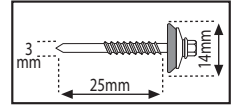

PalTile™ S European Style

Installation Instructions

69277

* Requires EPDM fasteners and approved Polycarbonate adhesive and sealant.

PaTile™ S European Style

Accessories Installation Manual

self drill screw
for metal w/ EPDM fastner

self tapping screw
for wood w/ EPDM fastner

Side Wall Trim

Side Barge Trim

Ridge Cap

Lower Edge Cap

Top Wall Ridge

Upper Edge Cap

Recommended Sealants for Polycarbonate Sheets & Products