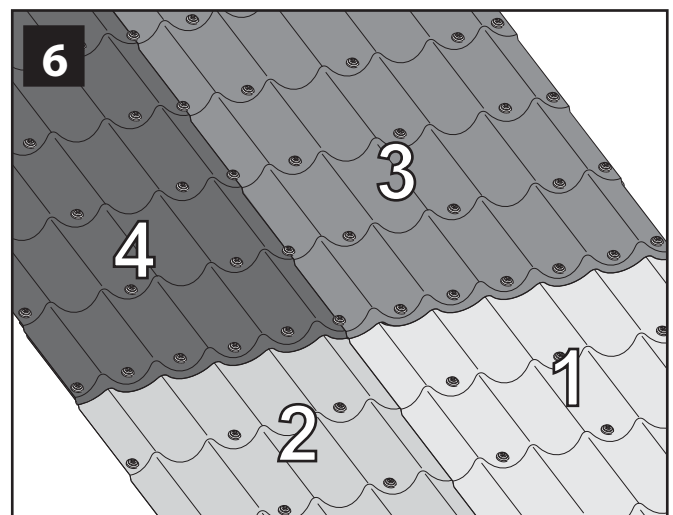

PalTile™ S European Style

Installation Instructions

69277

* Requires EPDM fasteners and approved Polycarbonate adhesive and sealant.

PaTile™ S European Style

Accessories Installation Manual

self drill screw
for metal w/ EPDM fastner

self tapping screw
for wood w/ EPDM fastner

Side Wall Trim

Side Barge Trim

Ridge Cap

Lower Edge Cap

Top Wall Ridge

Upper Edge Cap

Recommended Sealants for Polycarbonate Sheets & Products