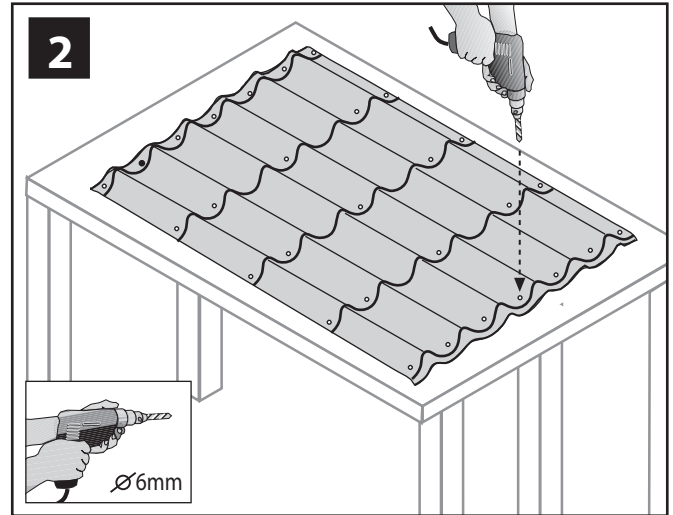

PalTile™ S European Style

Installation Instructions

69277

* Requires EPDM fasteners and approved Polycarbonate adhesive and sealant.

PaTile™ S European Style

Accessories Installation Manual

self drill screw
for metal w/ EPDM fastner

self tapping screw
for wood w/ EPDM fastner

Side Wall Trim

Side Barge Trim

Ridge Cap

Lower Edge Cap

Top Wall Ridge

Upper Edge Cap

Recommended Sealants for Polycarbonate Sheets & Products