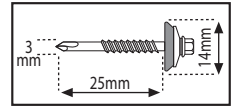

PalTile™ S European Style

Installation Instructions

69277

* Requires EPDM fasteners and approved Polycarbonate adhesive and sealant.

PaTile™ S European Style

Accessories Installation Manual

self drill screw
for metal w/ EPDM fastner

self tapping screw
for wood w/ EPDM fastner

Side Wall Trim

Side Barge Trim

Ridge Cap

Lower Edge Cap

Top Wall Ridge

Upper Edge Cap

Recommended Sealants for Polycarbonate Sheets & Products