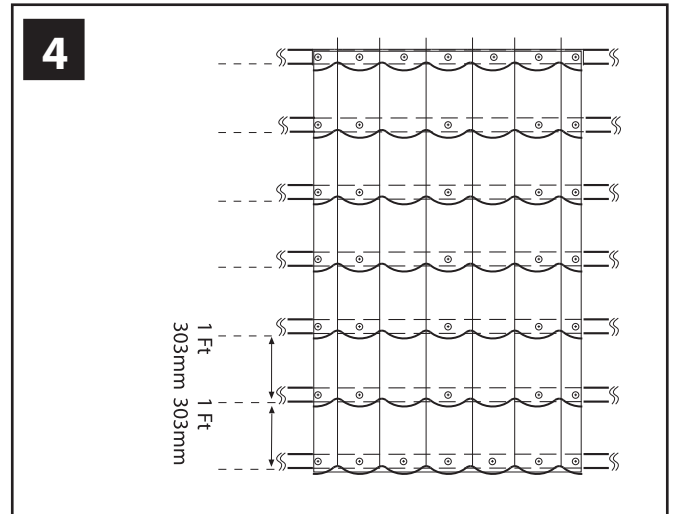

PalTile™ S European Style

Installation Instructions

69277

* Requires EPDM fasteners and approved Polycarbonate adhesive and sealant.

PaTile™ S European Style

Accessories Installation Manual

self drill screw
for metal w/ EPDM fastner

self tapping screw
for wood w/ EPDM fastner

Side Wall Trim

Side Barge Trim

Ridge Cap

Lower Edge Cap

Top Wall Ridge

Upper Edge Cap

Recommended Sealants for Polycarbonate Sheets & Products