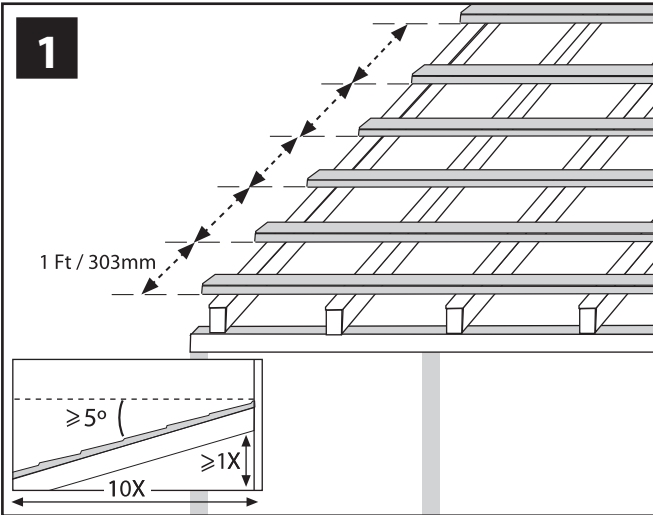

PalTile™ S European Style

Installation Instructions

69277

* Requires EPDM fasteners and approved Polycarbonate adhesive and sealant.

PaTile™ S European Style

Accessories Installation Manual

self drill screw
for metal w/ EPDM fastner

self tapping screw
for wood w/ EPDM fastner

Side Wall Trim

Side Barge Trim

Ridge Cap

Lower Edge Cap

Top Wall Ridge

Upper Edge Cap

Recommended Sealants for Polycarbonate Sheets & Products