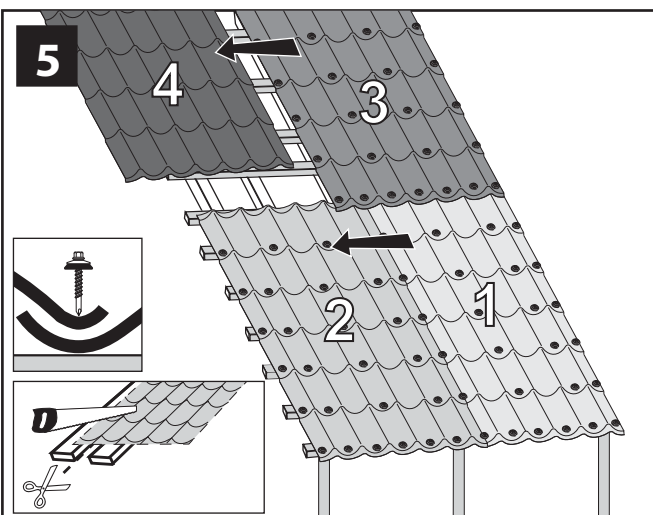

PalTile™ S European Style

Installation Instructions

69277

* Requires EPDM fasteners and approved Polycarbonate adhesive and sealant.

PaTile™ S European Style

Accessories Installation Manual

self drill screw
for metal w/ EPDM fastner

self tapping screw
for wood w/ EPDM fastner

Side Wall Trim

Side Barge Trim

Ridge Cap

Lower Edge Cap

Top Wall Ridge

Upper Edge Cap

Recommended Sealants for Polycarbonate Sheets & Products