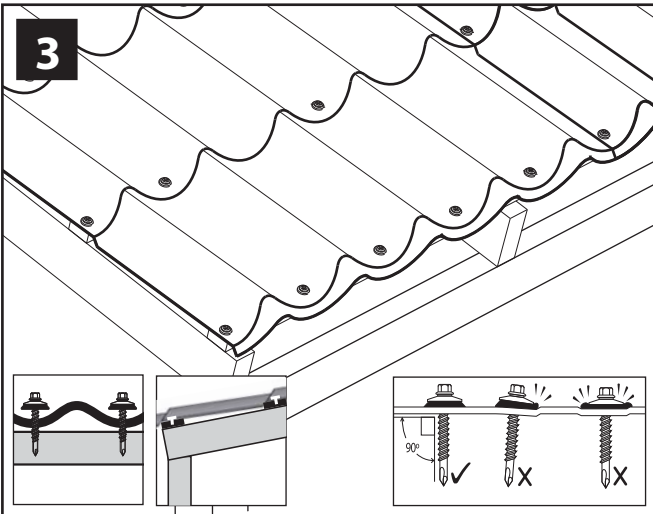

PalTile™ S European Style

Installation Instructions

69277

* Requires EPDM fasteners and approved Polycarbonate adhesive and sealant.

PaTile™ S European Style

Accessories Installation Manual

self drill screw
for metal w/ EPDM fastner

self tapping screw
for wood w/ EPDM fastner

Side Wall Trim

Side Barge Trim

Ridge Cap

Lower Edge Cap

Top Wall Ridge

Upper Edge Cap

Recommended Sealants for Polycarbonate Sheets & Products