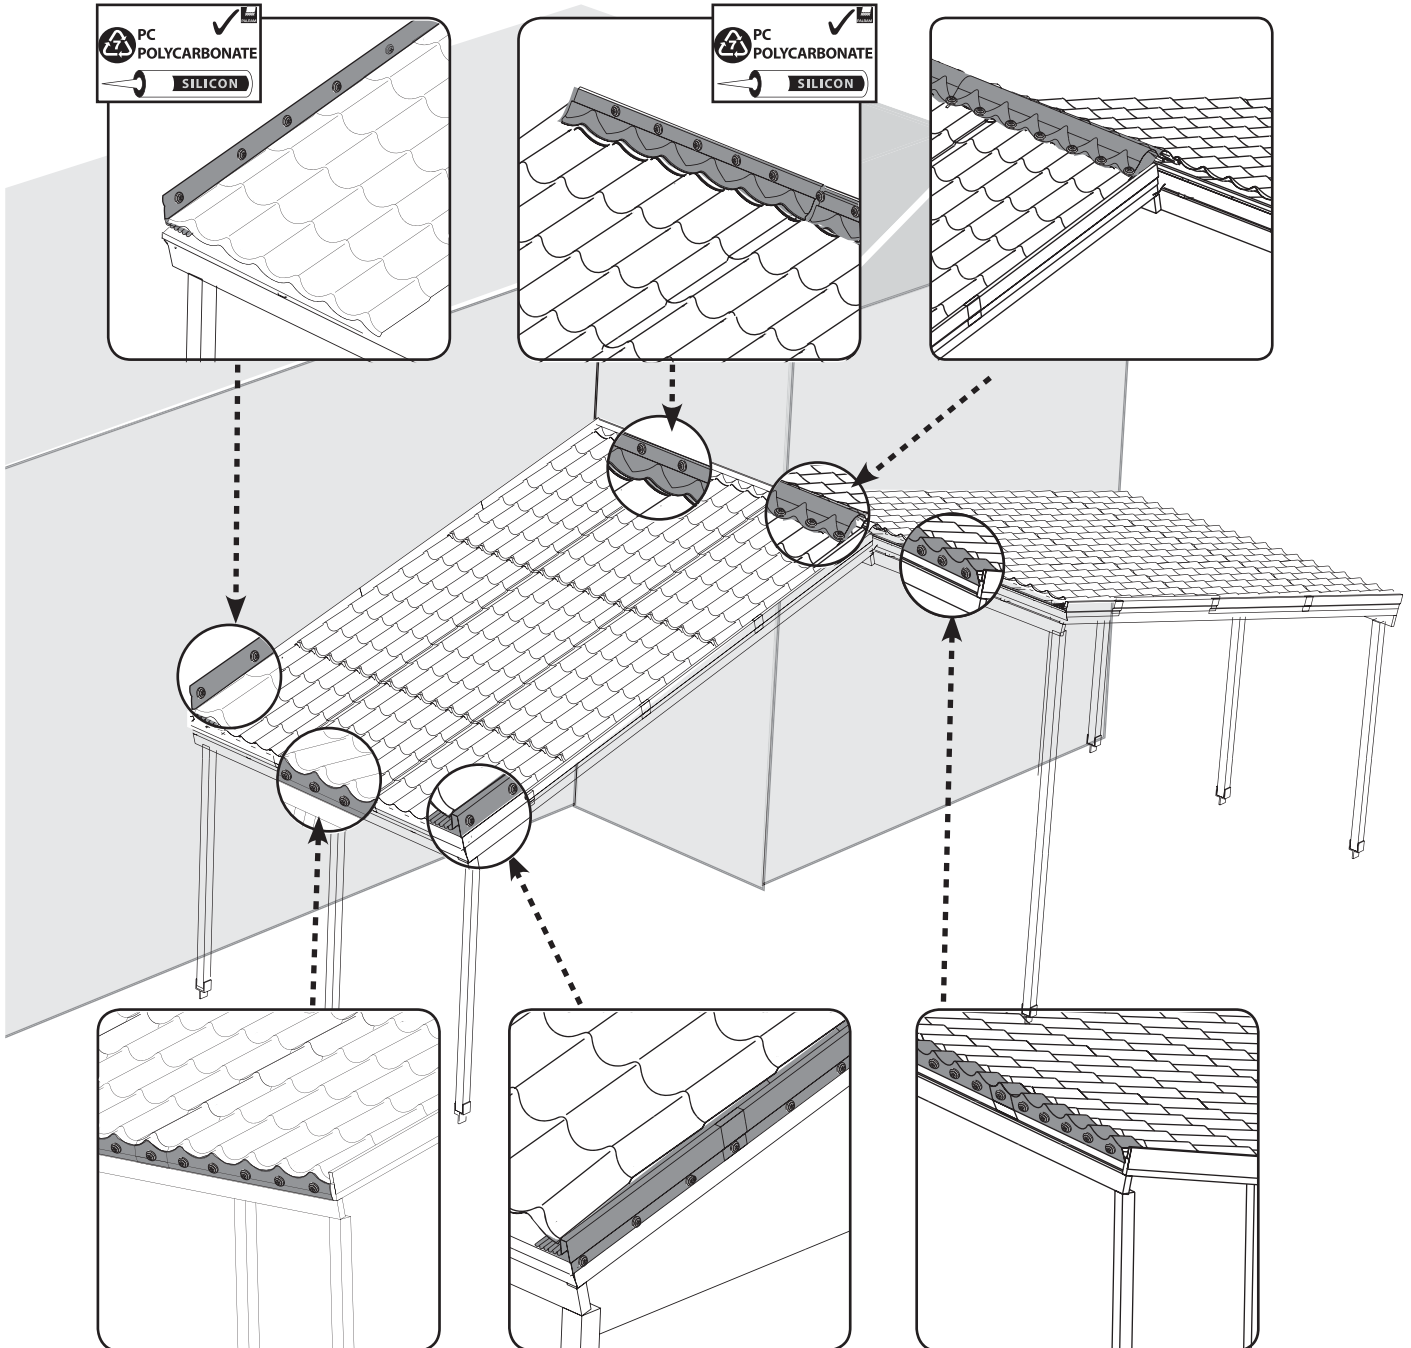

PalTile™ S European Style

Installation Instructions

69277

* Requires EPDM fasteners and approved Polycarbonate adhesive and sealant.

PaTile™ S European Style

Accessories Installation Manual

self drill screw
for metal w/ EPDM fastner

self tapping screw
for wood w/ EPDM fastner

Side Wall Trim

Side Barge Trim

Ridge Cap

Lower Edge Cap

Top Wall Ridge

Upper Edge Cap

Recommended Sealants for Polycarbonate Sheets & Products